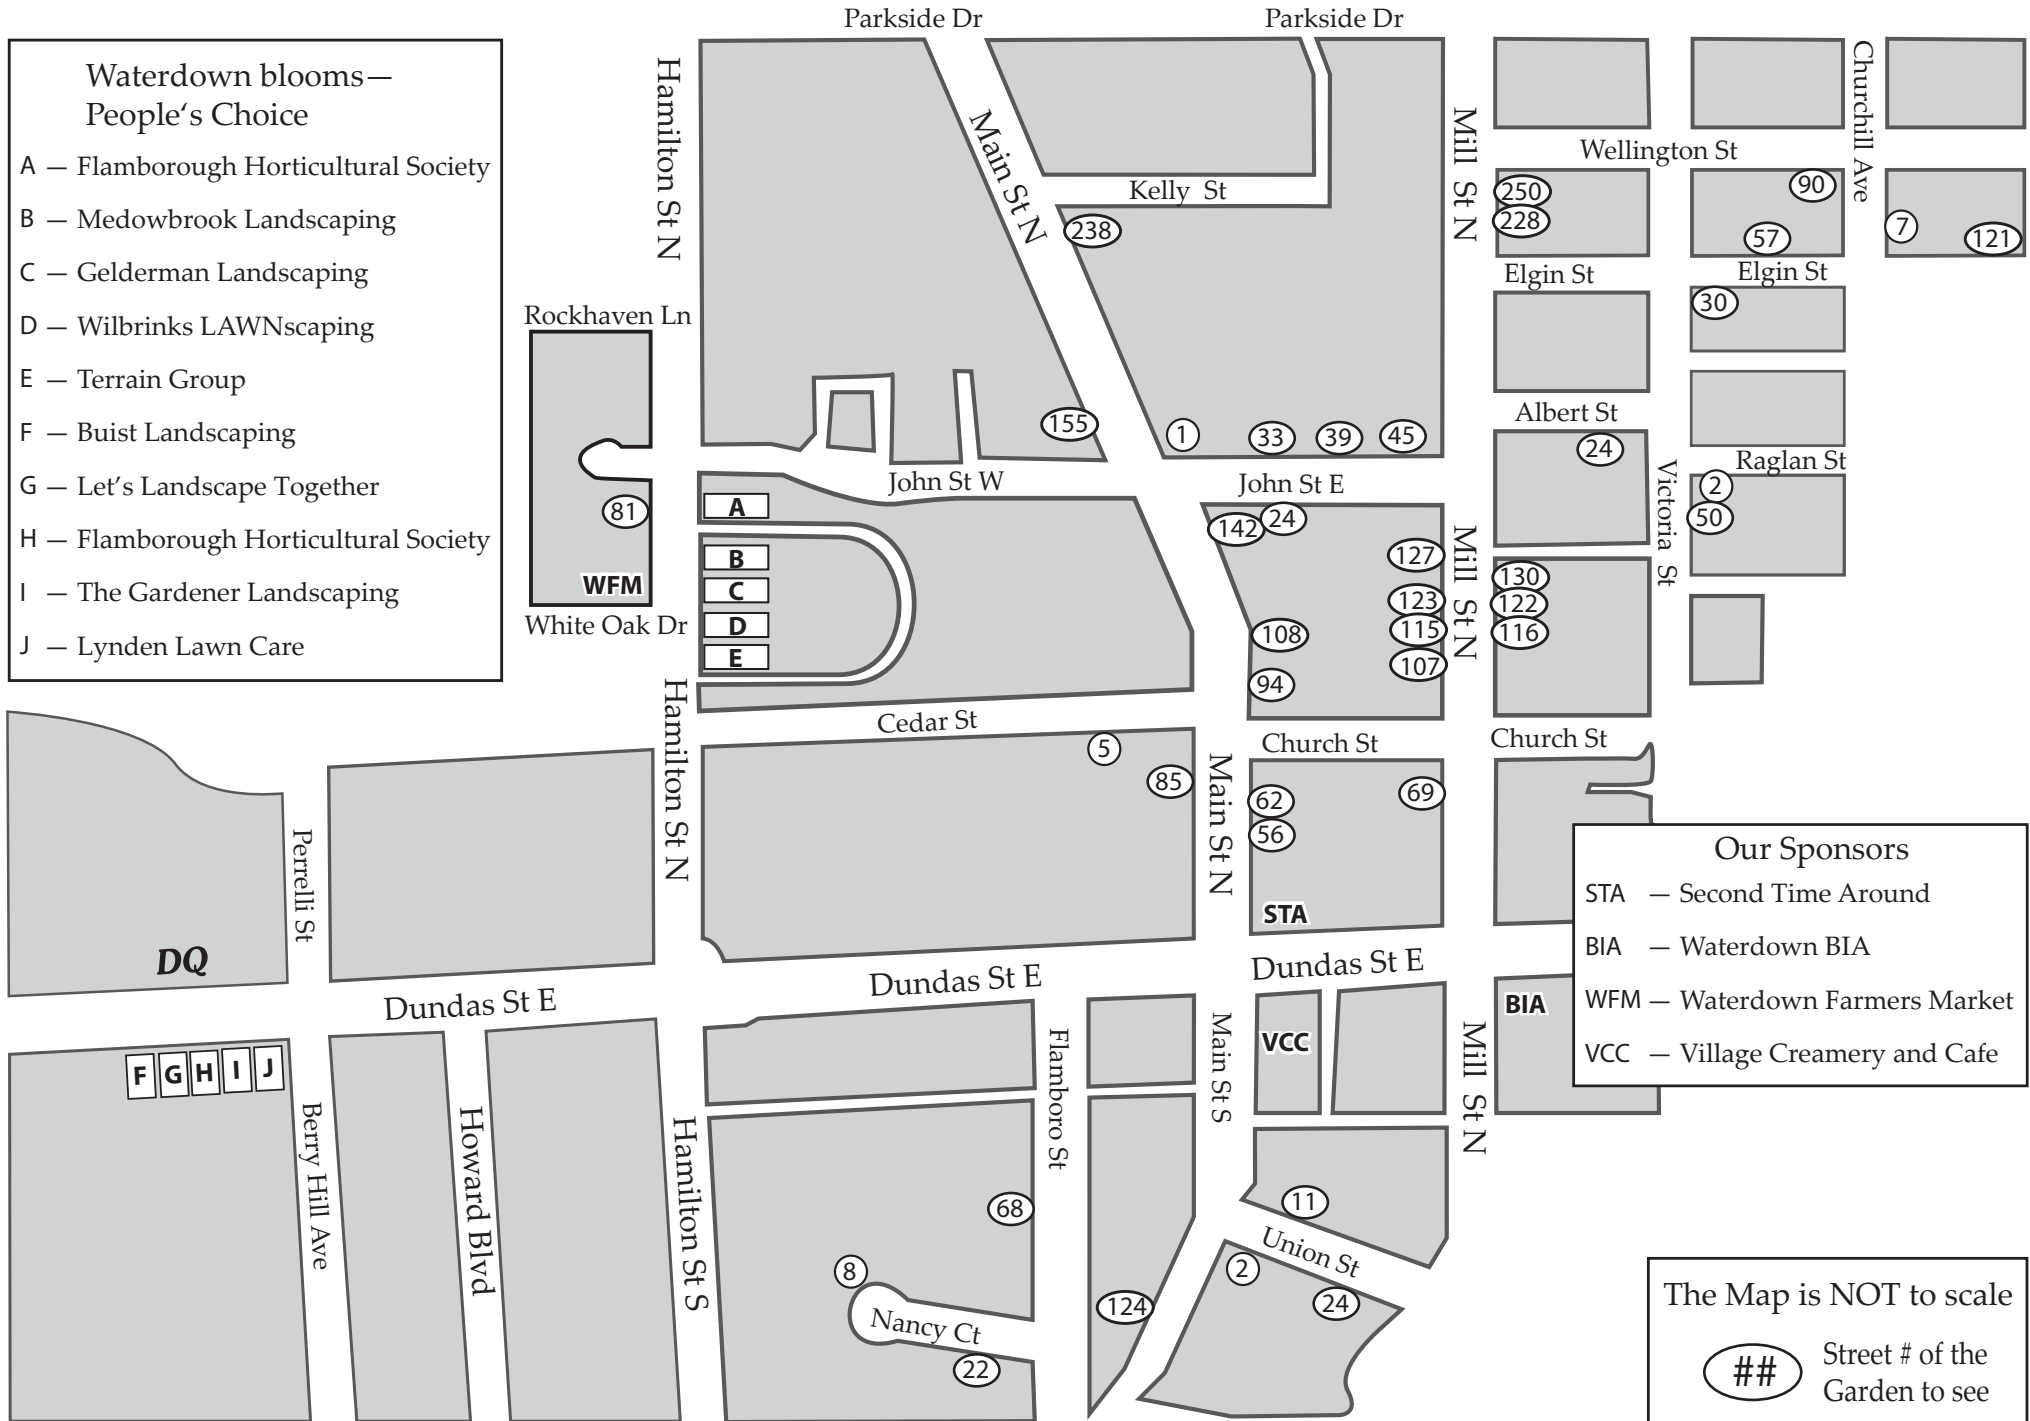

Waterdown Garden Walk Map for June 30 / July 1, 2018

Waterdown blooms— People's Choice

- A — Flamborough Horticultural Society
- B — Meadowbrook Landscaping
- C — Gelderman Landscaping
- D — Wilbrinks LAWNscaping
- E — Terrain Group
- F — Buist Landscaping
- G — Let's Landscape Together
- H — Flamborough Horticultural Society
- I — The Gardener Landscaping
- J — Lynden Lawn Care

Our Sponsors

- STA — Second Time Around
- BIA — Waterdown BIA
- WFM — Waterdown Farmers Market
- VCC — Village Creamery and Cafe

The Map is NOT to scale

Street # of the Garden to see