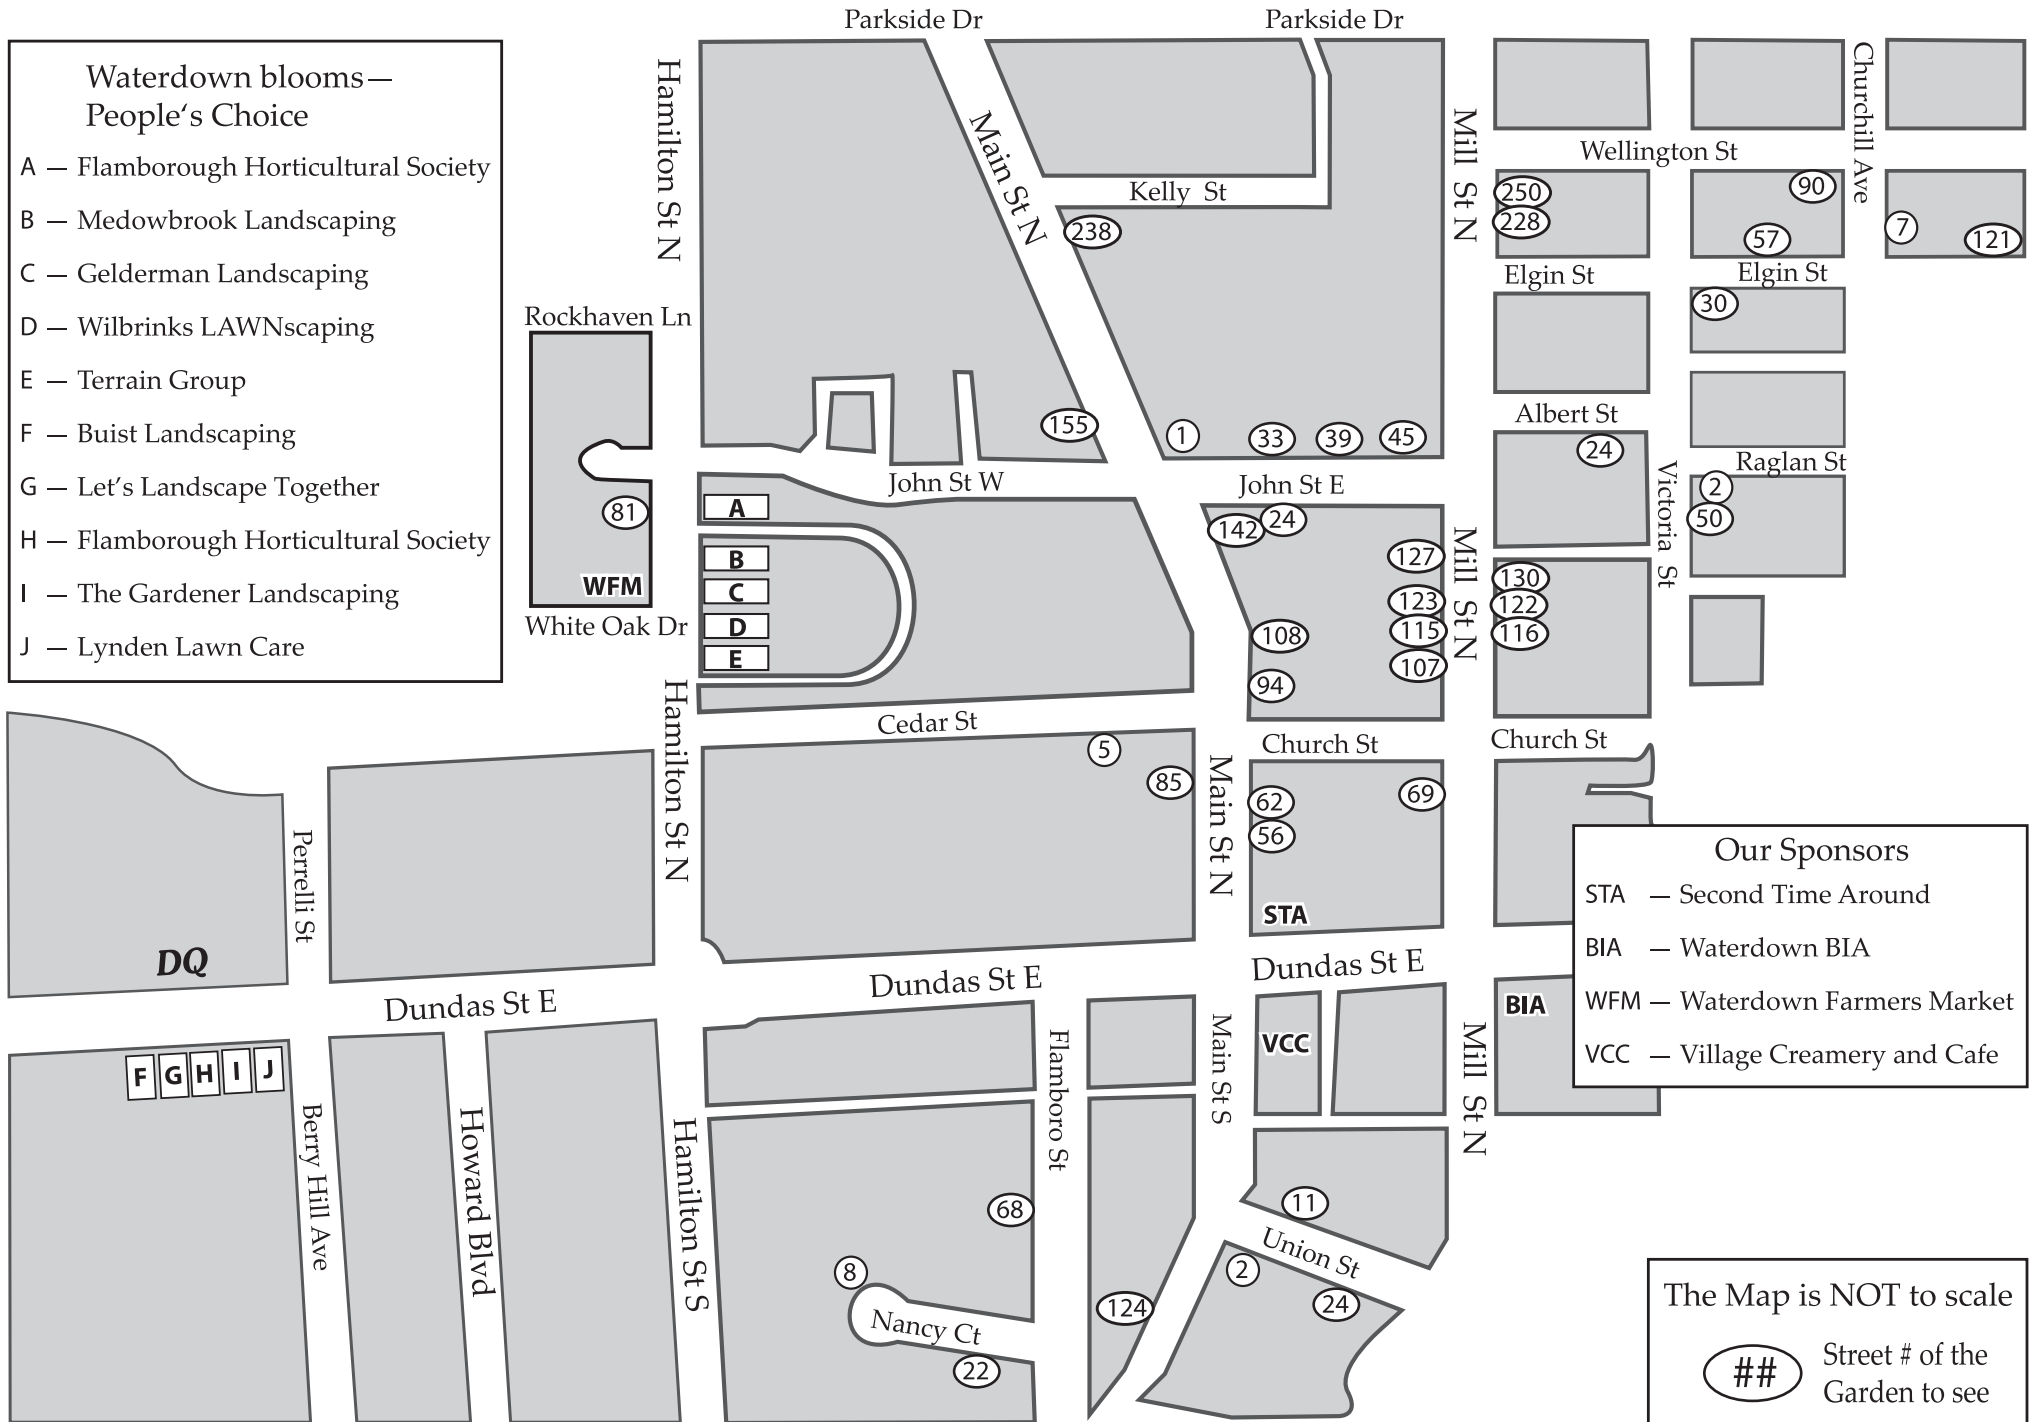

Waterdown Garden Walk Map for June 30 / July 1, 2018

Waterdown blooms— People's Choice

- A — Flamborough Horticultural Society
- B — Meadowbrook Landscaping
- C — Gelderman Landscaping
- D — Wilbrinks LAWNscaping
- E — Terrain Group
- F — Buist Landscaping
- G — Let's Landscape Together
- H — Flamborough Horticultural Society
- I — The Gardener Landscaping
- J — Lynden Lawn Care

Our Sponsors

- STA — Second Time Around
- BIA — Waterdown BIA
- WFM — Waterdown Farmers Market
- VCC — Village Creamery and Cafe

The Map is NOT to scale

Street # of the Garden to see